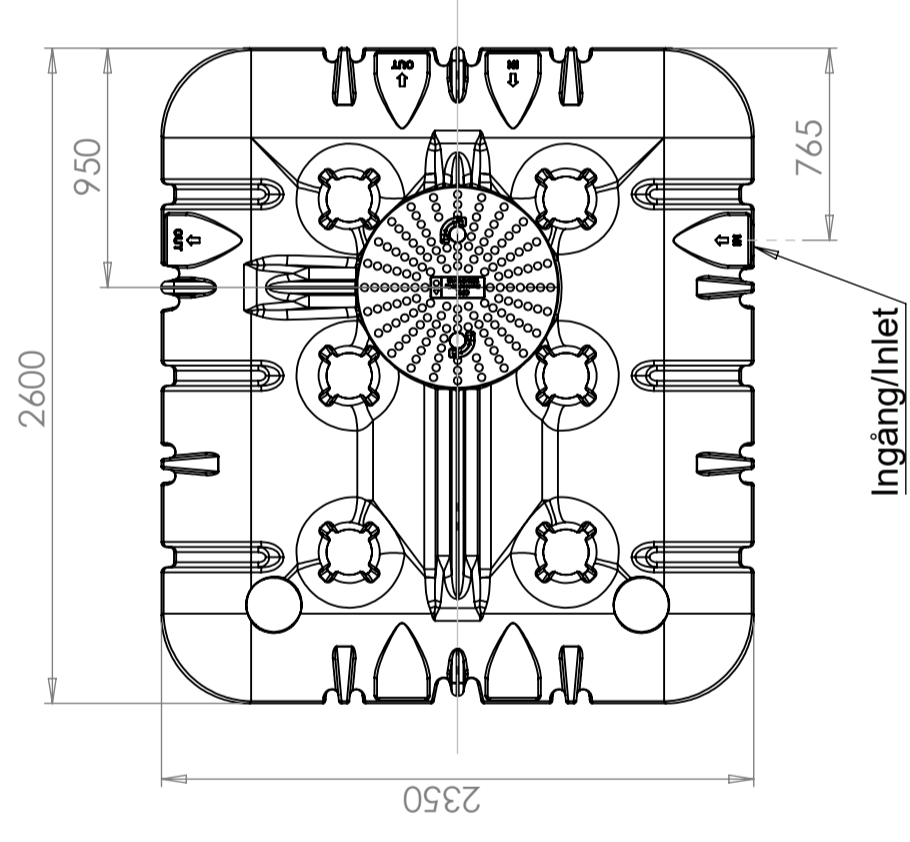

CPX Closed tank 8000L lowbuilt

CPX Closed tank 8000 L consists of 2 underground 4000 L tanks connected in series. Environmentally friendly, reliable and suitable for all systems and ground conditions.

Including a child-proof lid of 600 mm, outer diameter 800 mm. The tank and lid are tested and approved.

Supplement the tank with a fixed extension neck or our cuttable extension neck for a variable installation depth.

The tank can easily be supplemented with level alarms and connections.

We recommend a connection between the tanks of a 160mm ground pipe for optimal flow, but a 110mm pre-drilled connection can also work. Please note that ground pipes are not included with the tank.

Art.nr: 23031x2

Specifications	
Material	PE
Shape	Rectangular
Bottom shape	Straight
Lid type	
Color	Black
Volume (L)	8000
Length (mm)	3400
Width (mm)	2350
Height (mm)	910
Weight (kg)	500
Tollstatistical code	3925100000
Recycling	 HDPE

För installation under jord krävs förhöjningshals.
For underground installation extension neck is required

Generella toleranser om ej annat anges på ritning	Tillåtna avvikelser för längdbasmåttområde. Gäller + 20°C
General tolerances if not other stated on drawing	Permissible deviations for basic length size range. Be valid + 20°C
± 0,5 mm	0-20
± 1 mm	>20-75
± 1,5 mm	>75-150
± 1,3 %	>150-300
± 1 %	>300