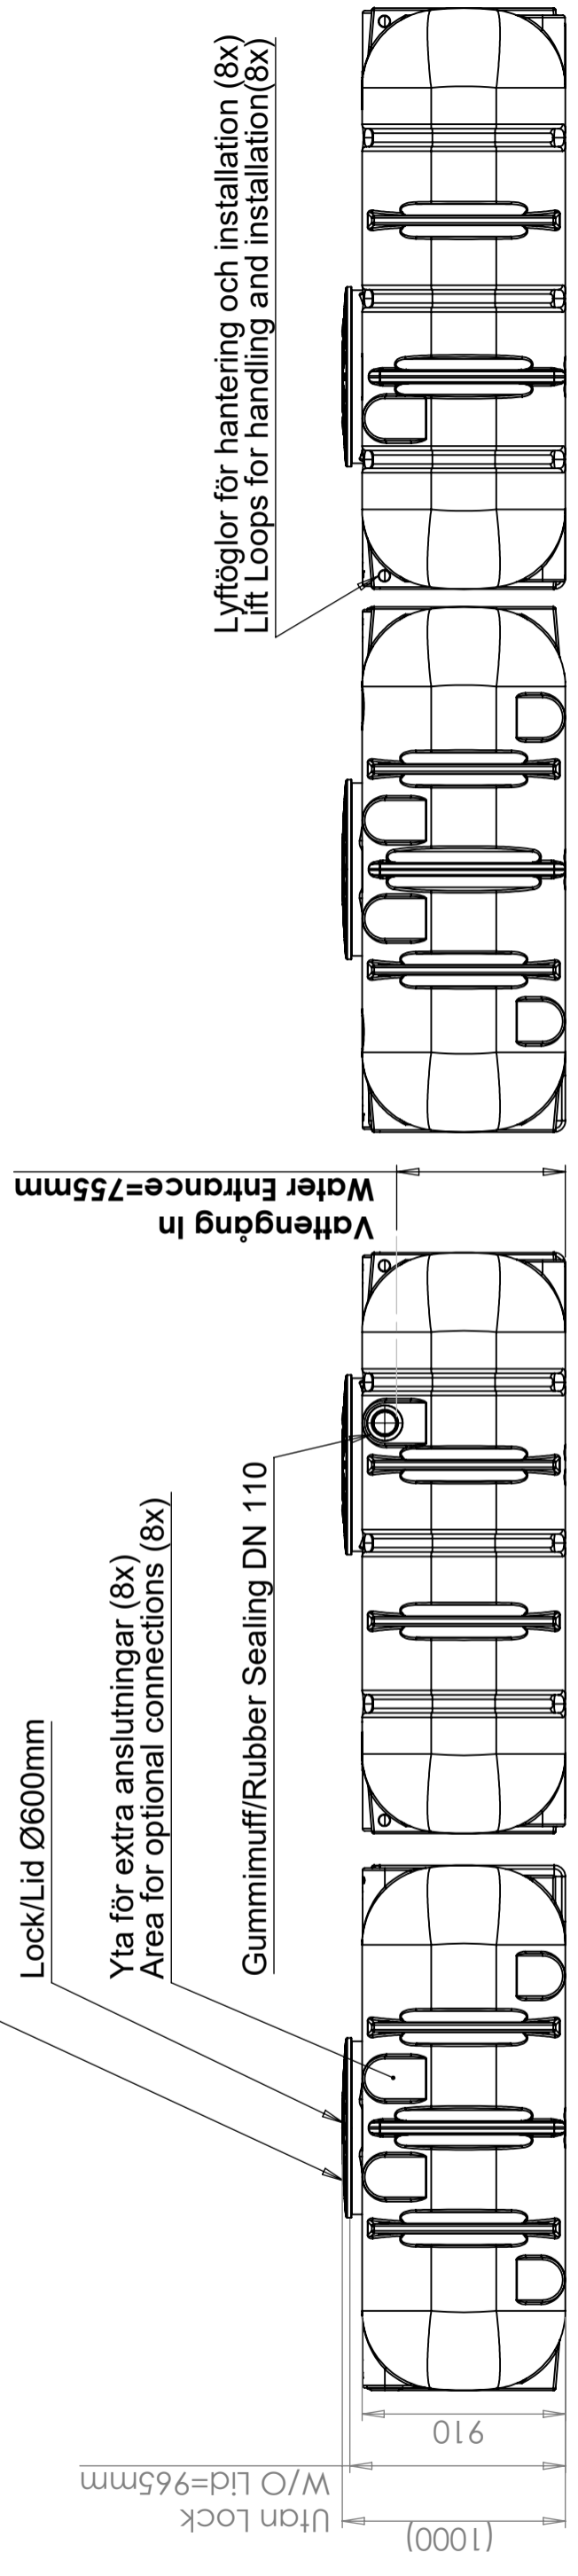

Revision		
REV.	Ändringsmeddelande	Datum
		Godkänd

För installation under jord krävs förhöjningshals.
For underground installation extension neck is required

Generella toleranser om ej annat anges på ritning	Tillåtna avvikelser för längdbasmåttområde. Gäller + 20°C
General tolerances if not other stated on drawing	Permissible deviations for basic length size range. Be valid + 20°C
± 0,5 mm	0-20
± 1 mm	>20-75
± 1,5 mm	>75-150
± 1,3 %	>150-300
± 1 %	>300

Konstruerad av	Granskad av	Godkänd av - datum	Generell tolerans	Generell Ytjämnhet, Ra	Vyplacering	Skala	
JA	MB	- JA 2022-01-17	SS-ISO 2768-1			1:30	
Titel/Benämning CPX Closed Tank 4000L Ritningsnummer 23031 Assembly							
						Utgåva	Blad
						A	1(1)

This drawing and design is the property of CIPAX. Copying and distribution of the drawing or any contents is prohibited without written permission from authorised personal at CIPAX